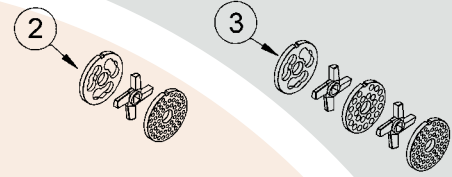

MIXER GRINDER

PM 32 / 98 (90 L)

PM 42 (90 L)

PM 42 / 130 (130 L)

ENTERPRISE (PM 32- PM 42)

UNGER (PM 98- PM 130)

MOD.	A	B	C	D	E	F	G	H	Ltr.	C.V. / H.P. - III (3ph)		Ø mm.	Kg / h	Kg.
										Grinding	Mixing			
PM 32	670	900	1.325	770	1.190	220	610	890	90	5,5	1	100	1.050	400
PM 98					1.215	245						98		
PM 42 (90L)	670	900	1.325	770	1.205	235	590	890	90	7,5	1	130	1.250	415
PM 42	800	990	1.350	900	1.295	235	535	980	130	13	1,5	130	1.950	500
PM 130					1.325	265								

High performance Mixer-Grinder, ideal for use in Supermarkets and Meat Industries, combining good mixing and grinding.

Supplied with two motors that can work independently adapting to product's needs.

- ⇨ Integrated mixer grinder made in Stainless Steel 18/10.
- ⇨ Gear drive transmission.
- ⇨ Threephase motor for grinding:
 - PM 32-98: 5,5 HP (4 KW)
 - PM 42 (90L): 7,5 HP (5,5 KW)
 - PM 42-130: 13 HP (9,2 KW)
- ⇨ Threephase motor for mixing:
 - PM 32-98: 1 HP (0,75 KW)
 - PM 42 (90L): 1 HP (0,75 KW)
 - PM 42-130: 1,5 HP (1,1 KW)
- ⇨ Cutting head entirely in stainless steel. Available in: ENTERPRISE single cut (1) in PM 32 and PM 42, UNGER double cut (2) and UNGER triple cut (3) in models PM 98 and PM 130.
- ⇨ Automatic feeding:
 - PM 32-98: 90 litre bowl
 - PM 42 (90L): 90 litre bowl
 - PM 42-130: 130 litre bowl
- ⇨ Auto-reverse Mixing Paddles.
- ⇨ Option nut cover with sensor.
- ⇨ Option foot switch.
- ⇨ Option shock absorbers in the cover por PM 32-98 and PM 42 (90L).

Hachoir mélangeur d'haute performance, idéal pour l'utilisation en supermarchés et industries de la viande, en combinant un bon hachage et mélange.

Deux moteurs qui peuvent travailler de forme indépendante et s'adaptent aux besoins du produit.